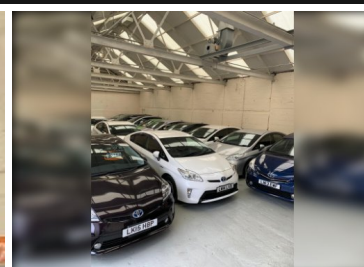

2017 Toyota Prius 1.8 VVT-h Excel CVT (s/s) 5dr (1...

£14,850

Engine: Electric Hybrid
Body: Hatchback
Gearbox: Automatic
Capacity: 1798cc
Colour:
Mileage: 49,000

HDG Cars
Unit 14
Powke Lane Industrial Estate
Rowley Regis, B65 0AH

BLACK PACK	15IN ALLOY WHEELS
2X 4.2IN SCREEN MULTI- INFORMATION DISPLAY	3-SPOKE LEATHER STEERING WHEEL
7IN MULTIMEDIA DISPLAY	ADAPTIVE CRUISE CONTROL
AUTO UP AND DOWN FUNCTION ON POWER WINDOWS	AUTOMATIC HIGH BEAM
	AUTOMATICALLY RETRACTABLE DOOR MIRRORS
BLIND SPOT MONITOR - BSM	BLUETOOTH HANDS FREE SYSTEM
COLOUR HEAD UP DISPLAY	DIGITAL AUDIO BROADCAST - DAB PLUS
DRIVER POWER DOOR LOCK	DUAL-ZONE AUTOMATIC AIR CONDITIONING
DUSK SENSOR	EBD - ELECTRONIC BRAKEFORCE DISTRIBUTION
ELECTROCHROMATIC REAR- VIEW MIRROR	FRONT FOG LIGHTS
FRONT AND REAR PARKING SENSORS	FRONT LED LIGHT GUIDE
	HEADLIGHTS - LED
JBL PREMIUM SOUND SYSTEM	HEATED DRIVER AND FRONT PASSENGER SEAT
LED REAR COMBINATION LIGHTS	LED REAR BRAKE LIGHTS
PARKING PACK	LANE DEPARTURE ALERT WITH STEERING CONTROL
	PIANO WHITE ELEMENTS ON THE STEERING WHEEL
POWER PASSENGER WINDOW	RPE CRASH SAFETY SYSTEMS

Call:07778 391254 | www.hdgcars.co.uk